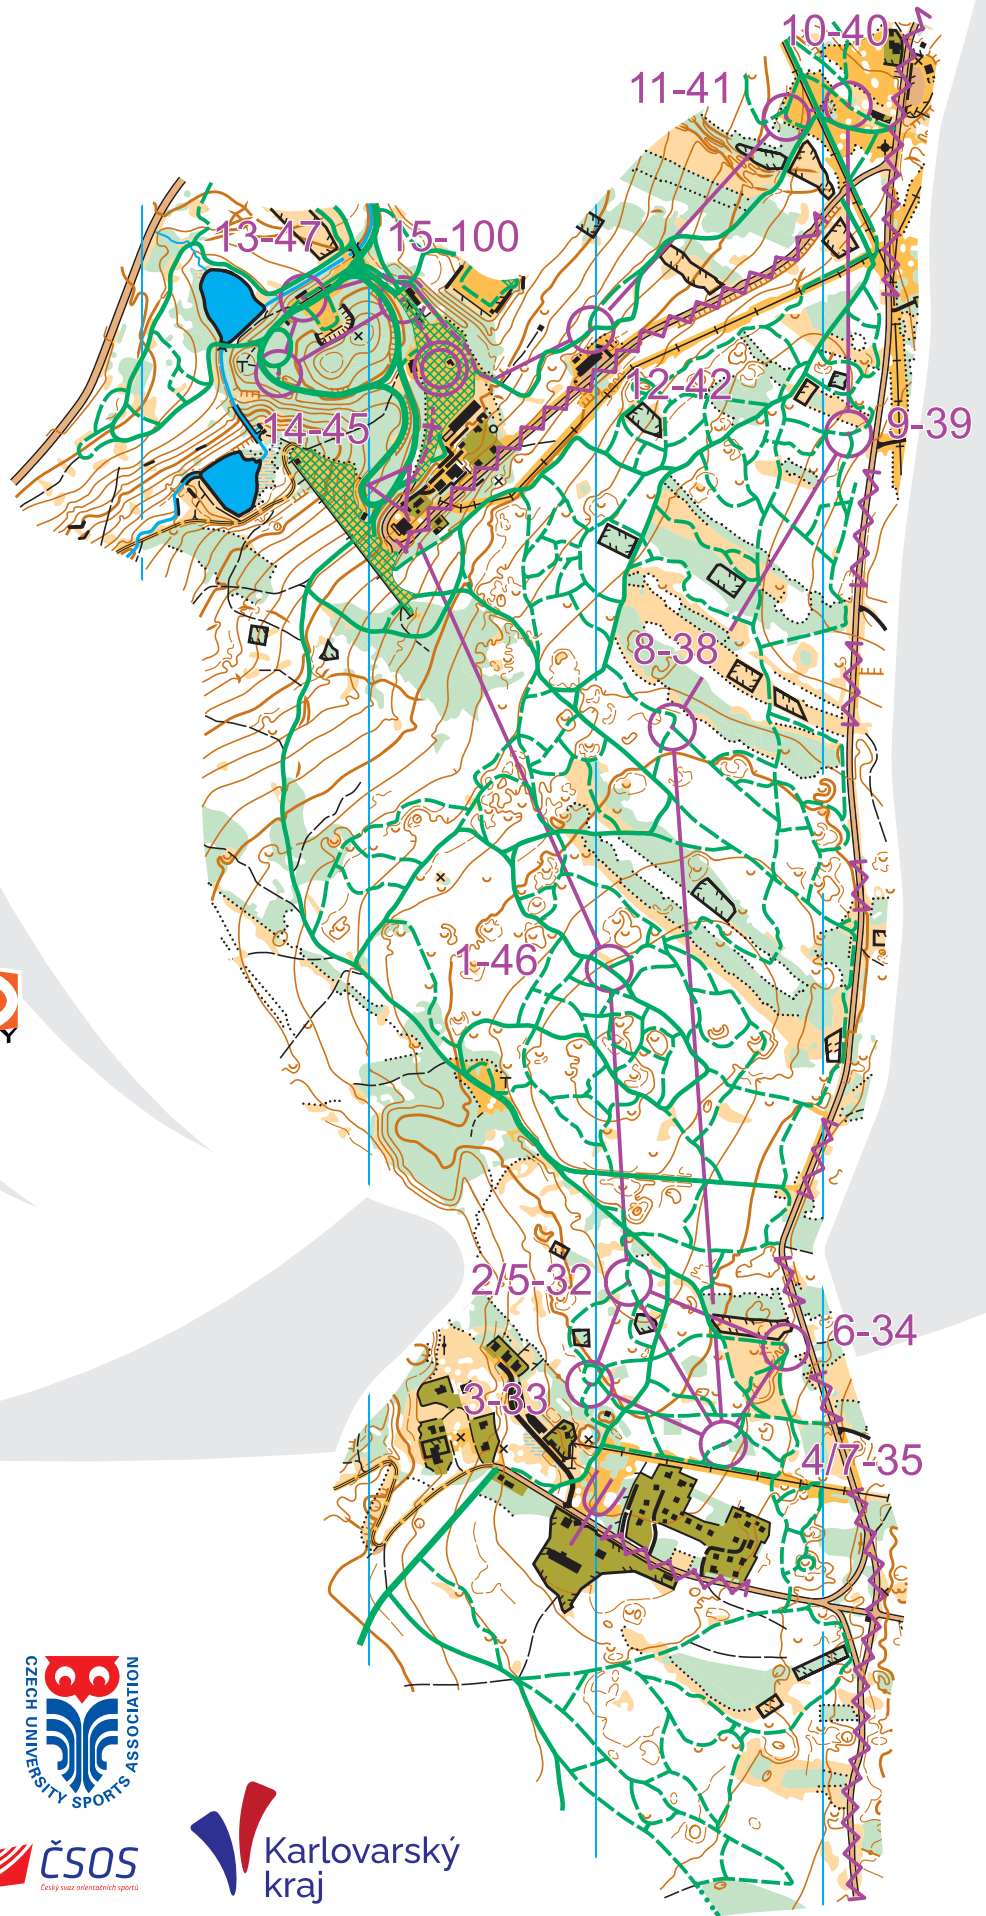

EDUARD P

1:10 000

e = 5 m

PURSUIT

23. 2. 2022

JÁCHYMOV 2022

FISU

WORLD
UNIVERSITY
CHAMPIONSHIP
SKI ORIENTEERING

Made in: 2/2022

Author (2016): Radim Ondráček (OCAD)

Revision for ski-o (2022): Petr Mareček (OCAD)

Chief cartographer: Petr Mareček

Base maps: orienteering map, ortofoto, DMR 5G

Publisher: © KOS Slavia Plzeň

Administrator: marketa.berankova@email.cz

Course by Šimon Mareček

Bib number:

Category: **women-a**

FISU **JÁCHYMOV 2022** FISU WORLD UNIVERSITY CHAMPIONSHIP SKI ORIENTEERING