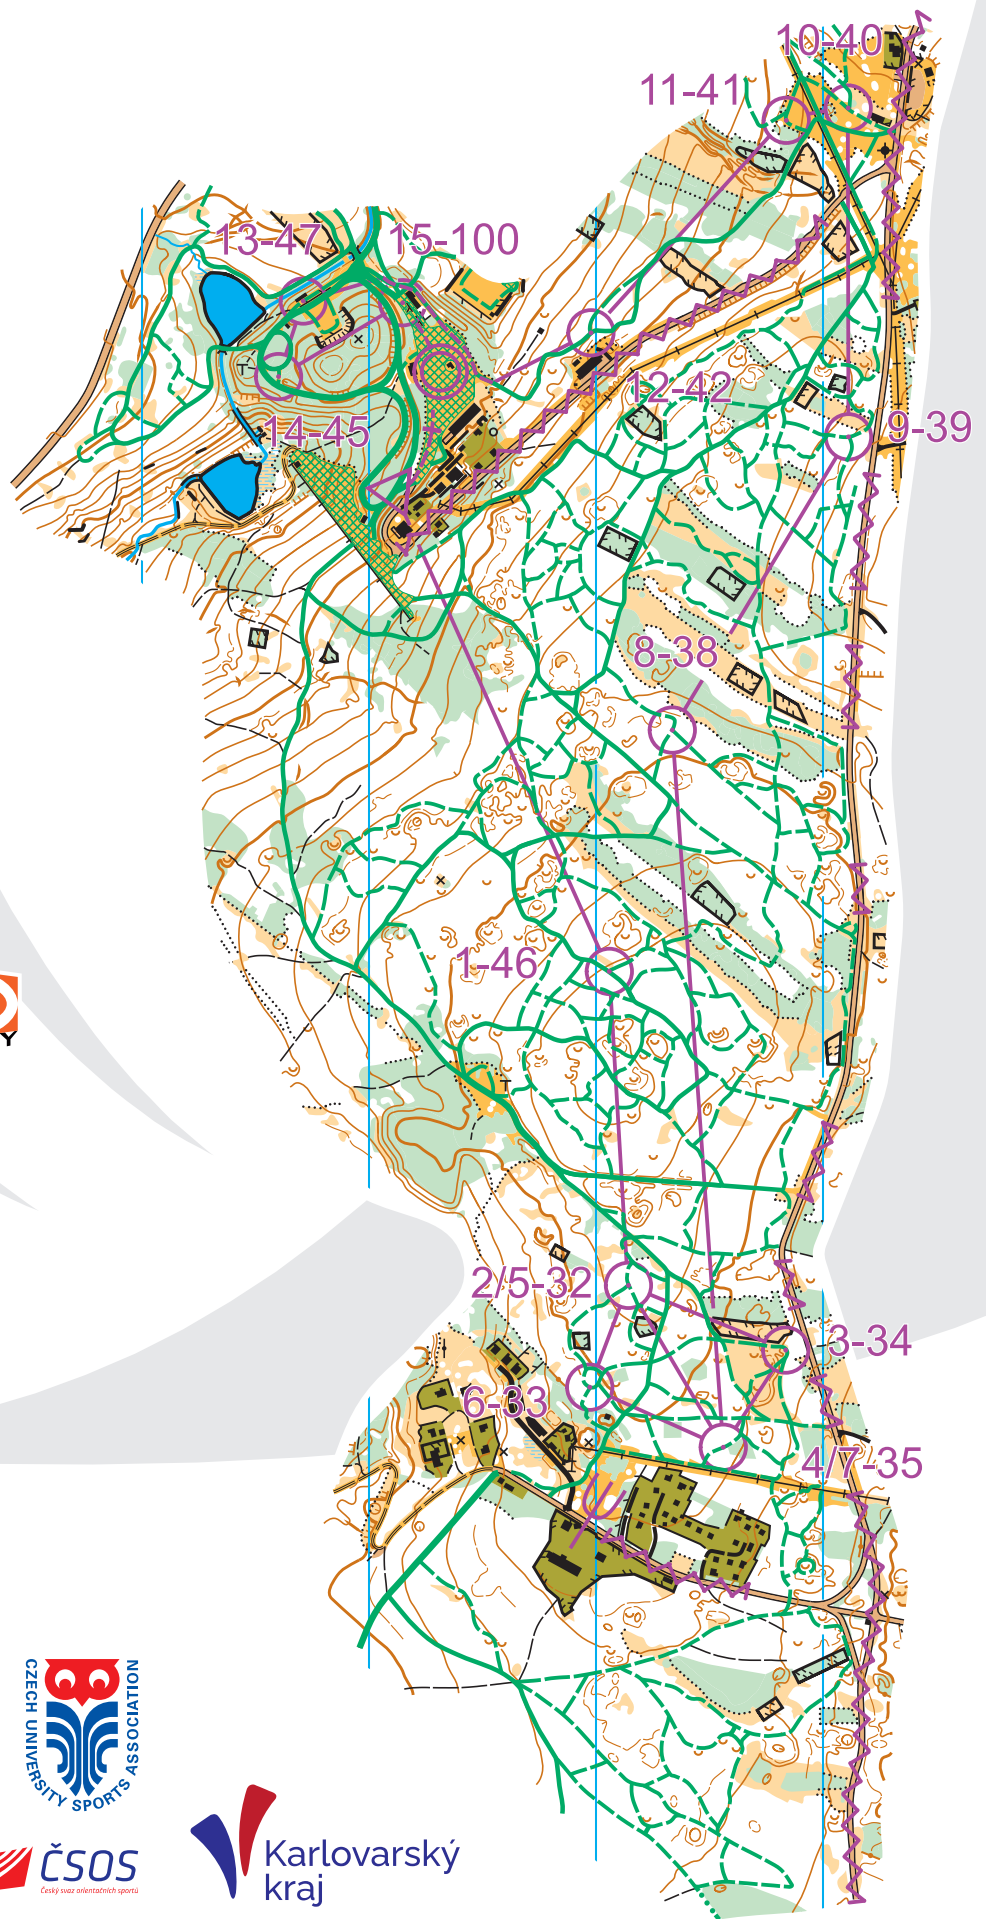

EDUARD P

1:10 000

e = 5 m

PURSUIT

23. 2. 2022

JÁCHYMOV 2022

FISU

WORLD
UNIVERSITY
CHAMPIONSHIP
SKI ORIENTEERING

Made in: 2/2022

Author (2016): Radim Ondráček (OCAD)

Revision for ski-o (2022): Petr Mareček (OCAD)

Chief cartographer: Petr Mareček

Base maps: orienteering map, ortofoto, DMR 5G

Publisher: © KOS Slavia Plzeň

Administrator: marketa.berankova@email.cz

Course by Šimon Mareček

Bib number:

Category: **women-b**

FISU **JÁCHYMOV 2022** FISU WORLD UNIVERSITY CHAMPIONSHIP SKI ORIENTEERING