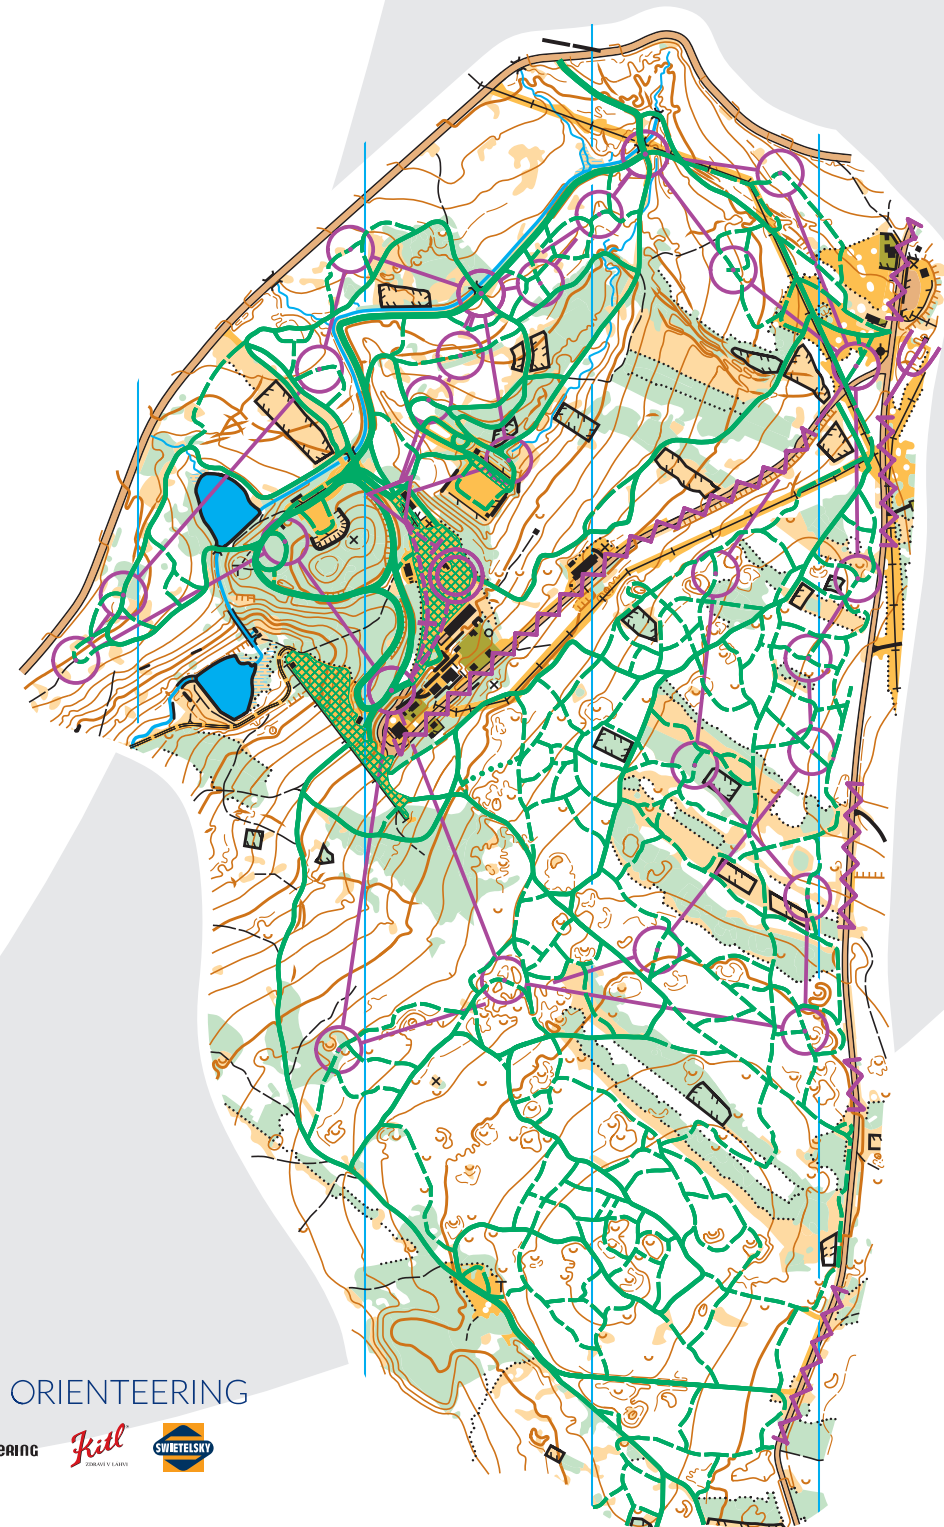

EDUARD M

1:10 000

e = 5 m

MIDDLE

26. 2. 2022

women

Made in: 2/2022

Author (2016): Radim Ondráček (OCAD)

Revision for ski-o (2022): Petr Mareček

Chief cartographer: Petr Mareček

Base maps: orienteering map, ortofoto, DMR 5G

Publisher: © KOS Slavia Plzeň

Administrator: marketa.berankova@email.cz

Course by Šimon Mareček

JÁCHYMOV 2022

FISU JÁCHYMOV 2022 FISU WORLD UNIVERSITY CHAMPIONSHIP SKI ORIENTEERING